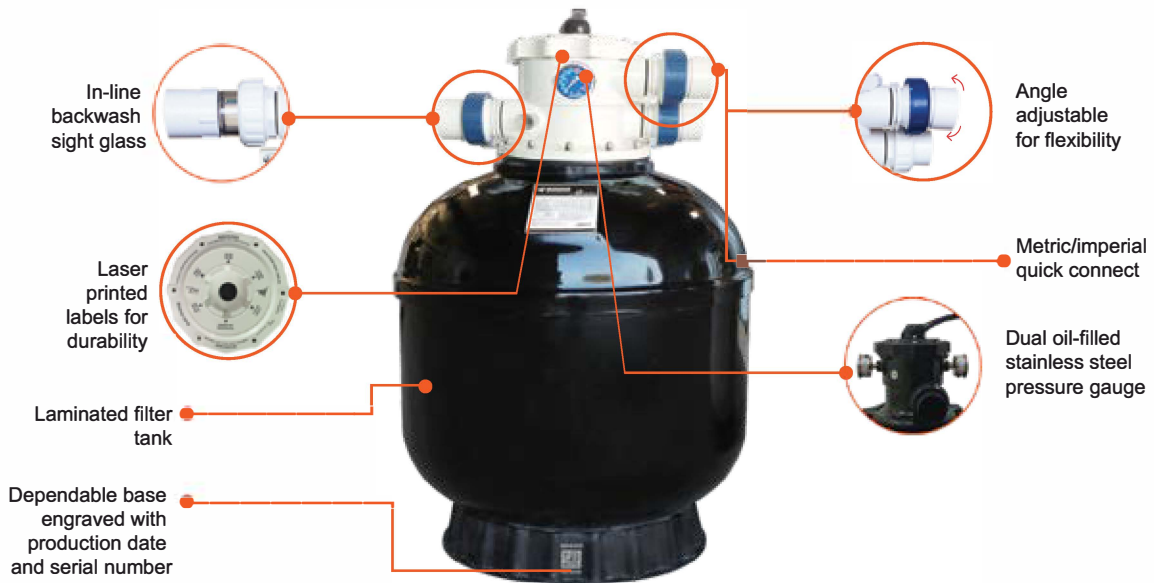

G SERIES
TOP MOUNTED LEMINATED FILTER

Minder G Series filter is Minder's laminated (gel-coat) filter range for domestic filtration system. It is designed and built with consideration of the best quality and elegant outlook. The series comes with top-mounted multiport valve with either 1.5" or 2.0".

Features & Advantages

- 100% factory tested according to international and MINDER improved standard.
- Easy to use durable 6-ways multiport valve fitted with angle adjustable union to prevent pipe breakage during handling
- Materials used are dependable and suitable for all-weather performance
- Dual layers of fibreglass inner shell with UV resistant laminated (Gel coat) surface allows the filter to work under direct sunlight

Warranty

Multiport valve & fittings	1 year
Filter Tank	1 year

Operating Limits

Model	2.5bar
Maximum water temperature	43°C
Operating Pressure	2.5bar
Maximum Pressure	4.0bar

Optional Components

- Vinyl-ester internal coating
- FilterClean™ – Chemical Tablet Feeder

Technical Specification

Model	Code	Multiport Valve Union Size		Tank Ø	Filtration Area	Designed Velocity	Max Flow Rate		Media Depth Bed	Silica Sand (kg)
		2.5bar	Imperial	Metric	mm		m ²	m ³ /h	lpm	mm
V1.5 multiport valve with union size 1.5" / 50mm										
G16	70109			400	0.13		6	100	290	30
G18	70110			450	0.16		8	133	300	40
G21	70111		1.5"	50mm	0.23	48	12	200	340	85
G25	70112			650	0.33		16	267	400	155
G28	70113			700	0.38		19	317	460	210
V2.0 multiport valve with union size 2.0" / 63mm										
G28B	70732			700	0.38		20	333	460	210
G32	70115			800	0.50		25	417	520	250
G36	70116		2.0"	63mm	0.65	48	30	500	600	350
G40	70733			1000	0.79		33	550	665	600
G44	70734			1100	0.98		38	633	730	900
G48	70735			1200	1.13		42	700	800	1150