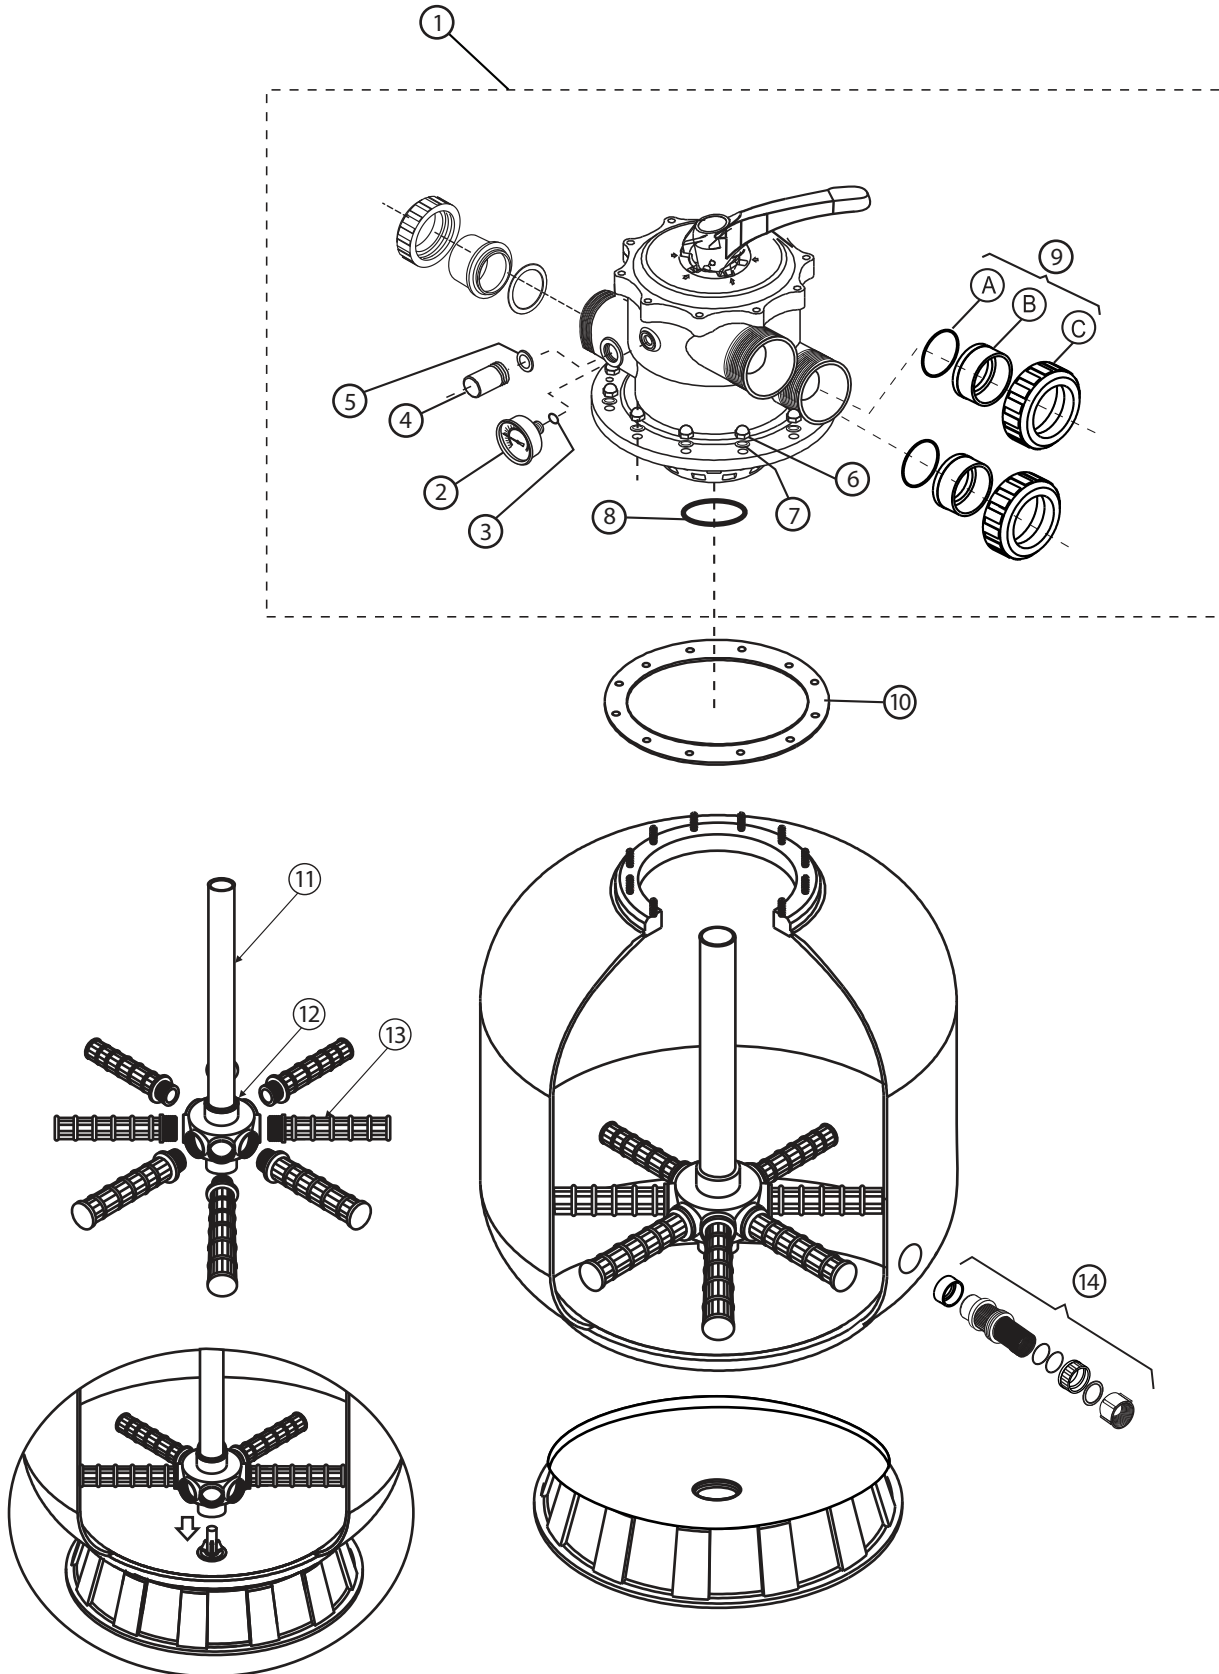

Top Mount Residential Filter

M40B, M44B, M48B, M56B

No.	Code	Description	Qty	Remarks
1		V2.5: 2.5" Top Mount Multiport Valve Set	1	Specify White/ Black & Imperial/ Metric
2		Minder Oil Pressure Gauge 0 - 50psi	1	
3		O-ring for Drain plug & Pressure Gauge	1	
4		Sightglass	1	
5		O-ring for Sightglass	1	
6		Cap Nut	8	
7		Washer for Cap Nut	8	
8		O-ring for Stand Tube	1	
9		2.5" Union Set Metric (White)	3	Components Option Available
		2.5" Union Set Imperial (White)	3	
		2.5" Union Set Metric (Black)	3	
		2.5" Union Set Imperial (Black)	3	
10		Gasket for Filter Neck	1	
11		Stand Tube	1	Specify Filter Model
12		Lateral Hub Set	1	
13		8" Lateral (Filter Model: 40B", 44B")	8	
		10" Lateral (Filter Model: 48B")	8	
		12" Lateral (Filter Model: 56B")	8	
14		Underdrain	1	

2.5" Union Set Components

No.	Code	Standard Union Set (White)	Qty	Image
9-A		Gasket	1	
9-B		Union Adaptor - Metric	1	
		Union Adaptor - Imperial	1	
9-C		Nut	1	
Standard Union Set (Black)				
9-A		Gasket	1	
9-B		Union Adaptor - Metric	1	
		Union Adaptor - Imperial	1	
9-C		Nut	1