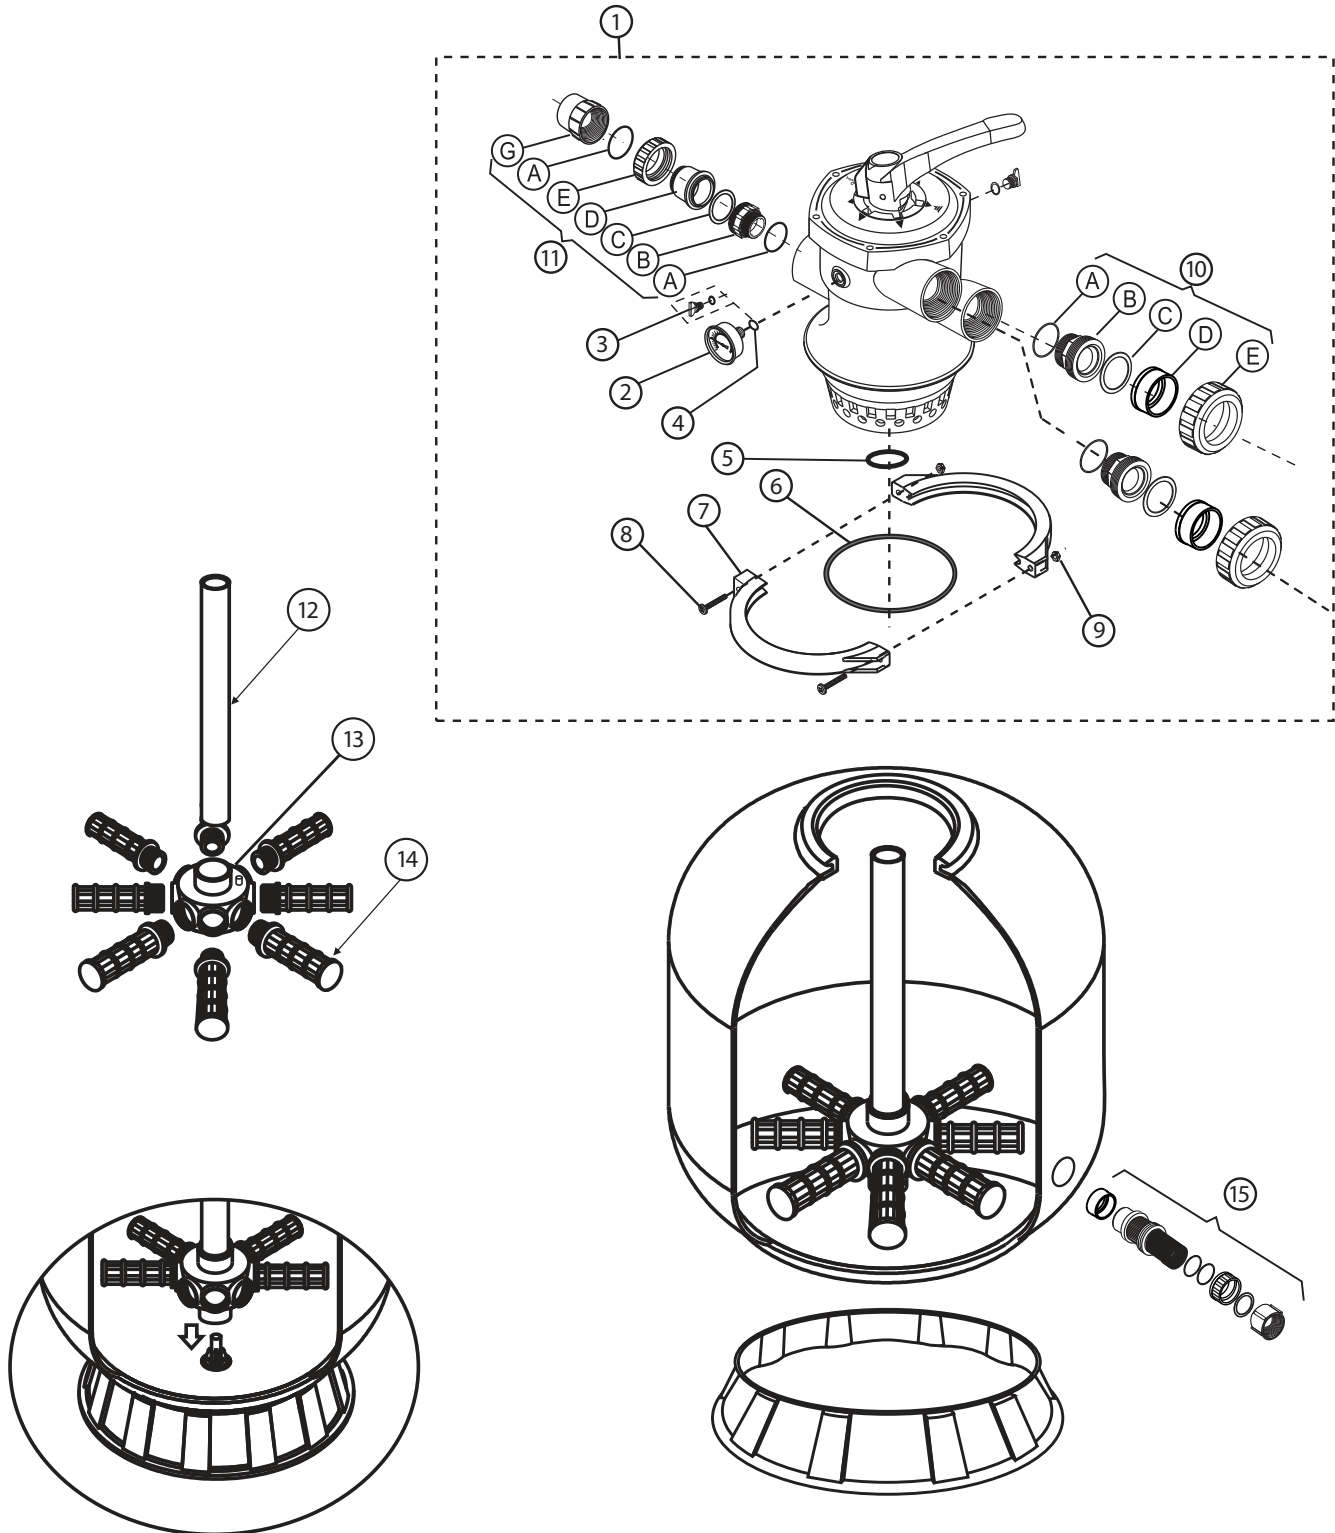

Top Mount Residential Filter

M14, M16, M18, M21, M25, M28

P21, P25

G16, G18, G21, G25, G28

MH16, MH18, MH21, MH25, MH28

No.	Code	Description	Qty	Remarks
1	70001	V1.5: 1.5" Top Mount Multiport Valve Set	1	Specify White/ Black & Imperial/ Metric
2	30002	Minder Oil Pressure Gauge 0 - 50psi	1	
3	10004	Drain Plug	2	
4	20015	O-ring for Drain plug & Pressure Gauge	2	
5	20005	O-ring for Stand Tube	1	
6	20017	O-ring for Filter Neck	1	
7	10105 10106	Clamp Neck Set	1	Specify White/ Black
8	30169	Bolt for Clamp Neck	2	
9	30161	Nut for Clamp Neck	2	
10	70282	1.5" Union Set Metric (White)	2	Components option available
	70283	1.5" Union Set Imperial (White)	2	
	70286	1.5" Union Set Metric (Black)	2	
	70287	1.5" Union Set Imperial (Black)	2	
	90511	1.5" Angle Adjustable Union Set Metric (White) - NEW	2	
90512	1.5" Angle Adjustable Union Set Imperial (White) - NEW	2		
11		Drain Set with Inline Sight Glass	1	Specify White/ Black & Imperial/ Metric
12	40338	Stand Tube	1	Specify Filter Model
13	10082	Lateral Hub Set	1	
	10083			
14	10094	4" Lateral (Filter Model: 14", 16" & 18")	8	
	10095	5" Lateral (Filter Model: 21", 25" & 28")	8	
15	70308	Underdrain	1	

1.5" Union Set Components

Standard Union Set (White)

10-A	20006	Bulkhead O-ring	1	
10-B	10016	Bulkhead Fitting	1	
10-C	20007	Gasket	1	
10-D	10017	Union Adaptor - Metric	1	
	10018	Union Adaptor - Imperial	1	
10-E	10015	Nut	1	

Standard Union Set (Black)

10-A	20006	Bulkhead O-ring	1	
10-B	10019	Bulkhead Fitting	1	
10-C	20007	Gasket	1	
10-D	10027	Union Adaptor - Metric	1	
	10026	Union Adaptor - Imperial	1	
10-E	10025	Nut	1	

Union Set (White) - New Angle Adjustable

2.5" Union Set Components

No.	Code	Standard Union Set (White)	Qty	Image
9-A		Gasket	1	
9-B		Union Adaptor - Metric	1	
		Union Adaptor - Imperial	1	
9-C		Nut	1	
Standard Union Set (Black)				
9-A		Gasket	1	
9-B		Union Adaptor - Metric	1	
		Union Adaptor - Imperial	1	
9-C		Nut	1	