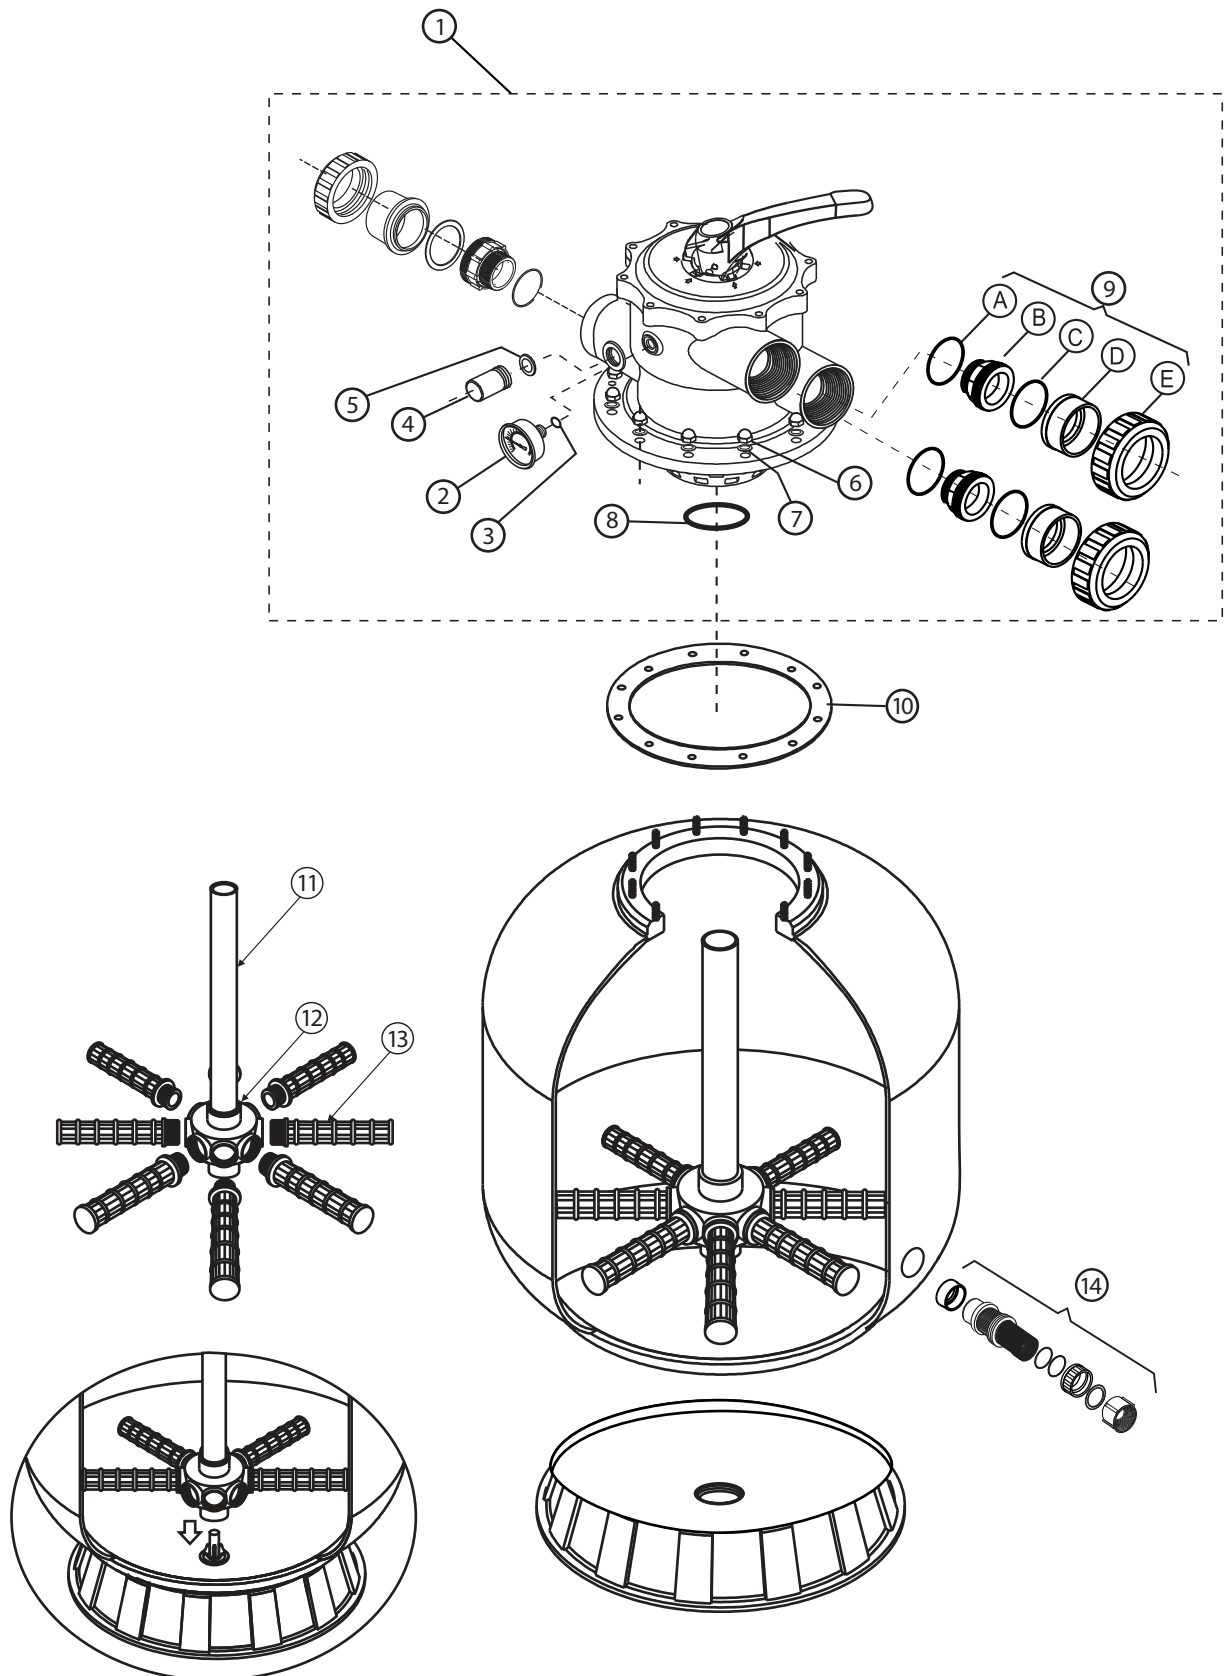

Top Mount Residential Filter

M25B, M28B, M32, M36, M44, M48, M56

P28B

G28B, G32, G36, G40, G44, G48

MH28B, MH30, MH32, MH36

No.	Code	Description	Qty	Remarks
1	70002	V2.0: 2.0" Top Mount Multiport Valve Set	1	Specify White/ Black & Imperial/ Metric
2	30002	Minder Oil Pressure Gauge 0 - 50psi	1	
3	20015	O-ring for Drain plug & Pressure Gauge	1	
4	10041	Sightglass	1	
5	20010	O-ring for Sightglass	1	
6	30170	Cap Nut	12	
7	30172	Washer for Cap Nut	12	
8	20011	O-ring for Stand Tube	1	
9	70284	2.0" Union Set Metric (White)	3	Components Option Available
	70285	2.0" Union Set Imperial (White)	3	
	70288	2.0" Union Set Metric (Black)	3	
	70289	2.0" Union Set Imperial (Black)	3	
	90515	2.0" Angle Adjustable Union Set Metric (White) - NEW	3	
	90516	2.0" Angle Adjustable Union Set Imperial (White) - NEW	3	
10	20019	Gasket for Filter Neck	1	
11	40342	Stand Tube	1	Specify Filter Model
12	10075	Lateral Hub Set	1	
	10076			
13	10096	6" Lateral (Filter Model: 25"B & 28"B)	8	
	10097	8" Lateral (Filter Model: 32", 36", 40", 44")	8	
	10098	10" Lateral (Filter Model: 48")	8	
	10099	12" Lateral (Filter Model: 56")	8	
14	70308	Underdrain	1	

2.0" Union Set Components

No.	Code	Standard Union Set (White)	Qty	Image
9-A	20012	Bulkhead O-ring	1	
9-B	10045	Bulkhead Fitting	1	
9-C	20013	Gasket	1	
9-D	10043	Union Adaptor - Metric	1	
	10044	Union Adaptor - Imperial	1	
9-E	10042	Nut	1	
		Standard Union Set (Black)		
9-A	20012	Bulkhead O-ring	1	
9-B	10046	Bulkhead Fitting	1	
9-C	20013	Gasket	1	
9-D	10049	Union Adaptor - Metric	1	
	10050	Union Adaptor - Imperial	1	
9-E	10047	Nut	1	
		Union Set (White) - New Angle Adjustable		
9-A	20012	Bulkhead O-ring	1	
9-B	20077	Bulkhead Fitting	1	
9-C	20013	Gasket	1	
9-D	20079	Union Adaptor - Metric	1	
	20080	Union Adaptor - Imperial	1	
9-E	20078	Nut	1