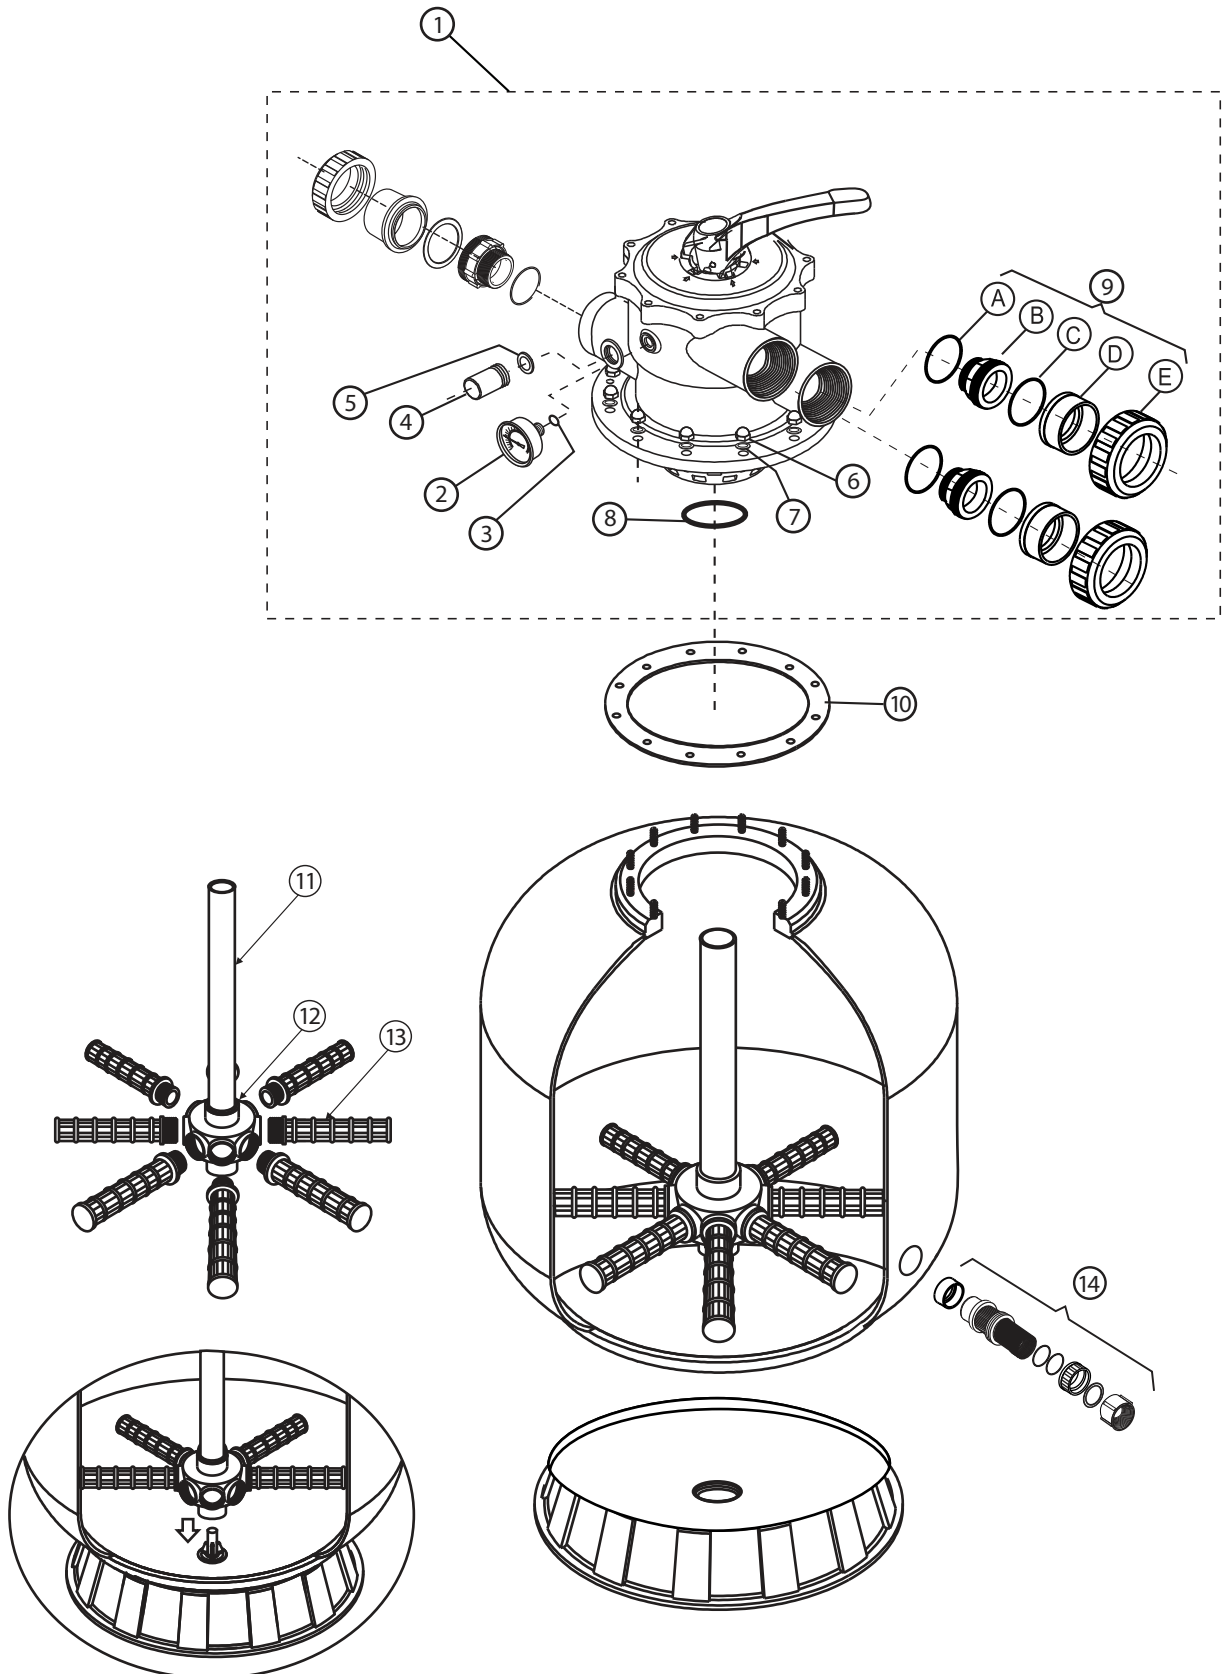

Top Mount Residential Filter

M25B, M28B, M32, M36, M44, M48, M56

P28B

G28B, G32, G36, G40, G44, G48

MH28B, MH30, MH32, MH36

No.	Code	Description	Qty	Remarks
1	70002	V2.0: 2.0" Top Mount Multiport Valve Set	1	Specify White/ Black & Imperial/ Metric
2	30002	Minder Oil Pressure Gauge 0 - 50psi	1	
3	20015	O-ring for Drain plug & Pressure Gauge	1	
4	10041	Sightglass	1	
5	20010	O-ring for Sightglass	1	
6	30170	Cap Nut	12	
7	30172	Washer for Cap Nut	12	
8	20011	O-ring for Stand Tube	1	
9	70284	2.0" Union Set Metric (White)	3	Components Option Available
	70285	2.0" Union Set Imperial (White)	3	
	70288	2.0" Union Set Metric (Black)	3	
	70289	2.0" Union Set Imperial (Black)	3	
	90515	2.0" Angle Adjustable Union Set Metric (White) - NEW	3	
	90516	2.0" Angle Adjustable Union Set Imperial (White) - NEW	3	
10	20019	Gasket for Filter Neck	1	
11	40342	Stand Tube	1	Specify Filter Model
12	10075	Lateral Hub Set	1	
	10076			
13	10096	6" Lateral (Filter Model: 25"B & 28"B)	8	
	10097	8" Lateral (Filter Model: 32", 36", 40", 44")	8	
	10098	10" Lateral (Filter Model: 48")	8	
	10099	12" Lateral (Filter Model: 56")	8	
14	70308	Underdrain	1	

2.0" Union Set Components

No.	Code	Standard Union Set (White)	Qty	Image
9-A	20012	Bulkhead O-ring	1	
9-B	10045	Bulkhead Fitting	1	
9-C	20013	Gasket	1	
9-D	10043	Union Adaptor - Metric	1	
	10044	Union Adaptor - Imperial	1	
9-E	10042	Nut	1	
		Standard Union Set (Black)		
9-A	20012	Bulkhead O-ring	1	
9-B	10046	Bulkhead Fitting	1	
9-C	20013	Gasket	1	
9-D	10049	Union Adaptor - Metric	1	
	10050	Union Adaptor - Imperial	1	
9-E	10047	Nut	1	
		Union Set (White) - New Angle Adjustable		
9-A	20012	Bulkhead O-ring	1	
9-B	20077	Bulkhead Fitting	1	
9-C	20013	Gasket	1	
9-D	20079	Union Adaptor - Metric	1	
	20080	Union Adaptor - Imperial	1	
9-E	20078	Nut	1