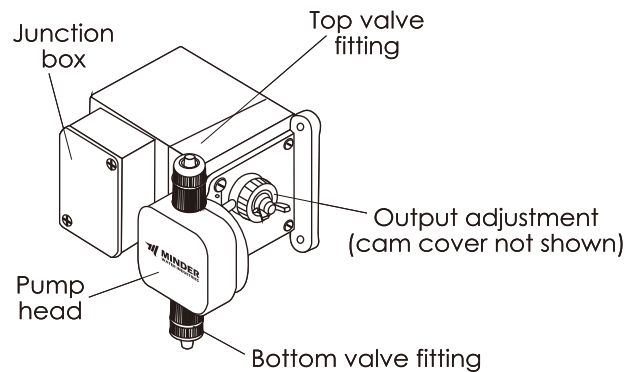

Features & Advantages

- Permanent lubricated gear motor for quiet and durable operation.
- Output up to 389GPD.
- Double ball ceramic check valve.
- Adjustable output at 27:1.
- Side mounted mechanical flow control switch.
- Enclosure Class is IP20.

Warranty

Dosing Pump

1 year

DOSING STAR™ dosing pump is designed to dose liquid chemical to the swimming pool in a safe and controllable way. It can help avoiding direct contact with the chlorine tablet.

Application:

Domestic pools, Commercial pool & Water treatment.

Operating Limits

Voltage	220V
Amperage	0.378A
Maximum torque	23.47 N.m
Input power	45.5W
Maximum fluid temperature	50° C
Maximum ambient temperature	43° C
Maximum viscosity	1,000 centipoise
Maximum suction lift	3m

Specification

MODEL	CODE	MAXIMUM OUTPUT AT 0 psi		DOSING FREQUENCY	MAXIMUM PRESSURE		
		gal/h	l/h			rpm	psi
70142	M614P	1	3.8	14	125		
70143	M630P	2.4	9.3	30	125		
70144	M645P	3.8	15	45	80		
70145	M660P	4.6	17.4	60	60		
70146	M6125P	9.9	37.0	125	30		
91039	M6250P	16.2	61	250	10